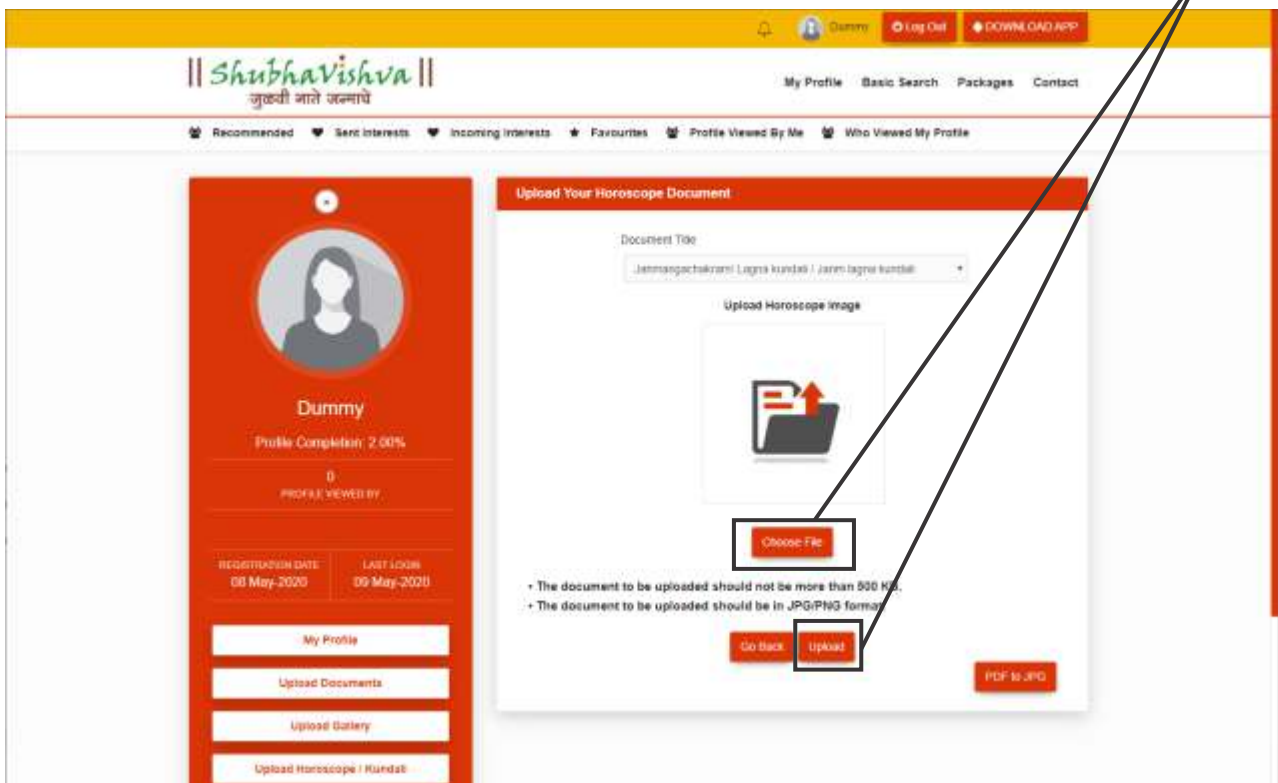

HOW TO FILL OTHER SECTIONS IN YOUR SHUBHAVISHVA PROFILE

A. Upload Documents

You are required to submit here your ID proofs.

1. Go to 'Upload Documents'. Click on 'Upload Document'.

2. Select 'Document Title', click on 'Choose File' to upload the document, click 'Upload'.
Read the Notes carefully.

B. Upload Gallery

You are required to upload your pictures here which show your accurate profile.

1. Go to 'Upload Gallery'. Click on 'Upload Image'.

2. Select 'Upload Image', click on 'Select A Photo' to upload the photo, click 'Upload'. Read the Notes carefully.

C. Upload Horoscope/Kundali

You can upload here your Horoscope/Kundali/Janmangachakram/Lagna Kundali/Janma Lagna Kundali.

1. Go to 'Upload Horoscope/Kundali'. Click on 'Upload Horoscope/Kundali'.

2. Select 'Document Title', click on 'Choose File' to upload the Horoscope, click 'Upload'. Read the Notes carefully.

You are advised to fill all the fields to find your match perfectly.

The screenshot displays the ShubhaVishva website interface. At the top, there is a navigation bar with the logo and the text "जुळवी नाते जन्माचे". Below the logo, there are links for "My Profile", "Basic Search", "Packages", and "Contact". The main content area is divided into two columns. The left column shows a user profile for "Dummy" with a profile completion of 2.00%. Below the profile, there are buttons for "My Profile", "Upload Documents", "Upload Gallery", "Upload Horoscope / Kundali", and "Compatibility Questions". The right column is titled "Compatibility Questions" and contains a list of questions with dropdown menus for selection: