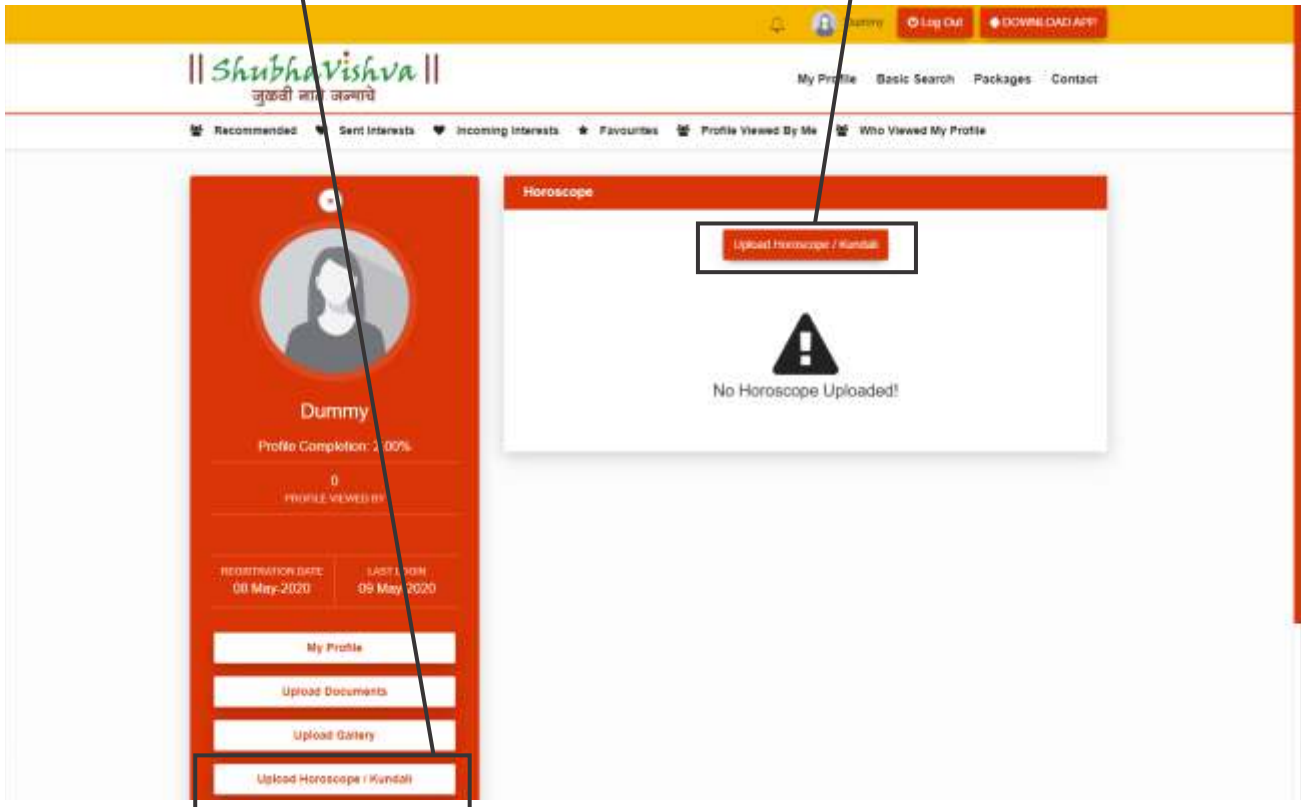

HOW TO FILL OTHER SECTIONS IN YOUR SHUBHAVISHVA PROFILE

A. Upload Documents

You are required to submit here your ID proofs.

1. Go to 'Upload Documents'. Click on 'Upload Document'.

2. Select 'Document Title', click on 'Choose File' to upload the document, click 'Upload'.
Read the Notes carefully.

B. Upload Gallery

You are required to upload your pictures here which show your accurate profile.

1. Go to 'Upload Gallery'. Click on 'Upload Image'.

2. Select 'Upload Image', click on 'Select A Photo' to upload the photo, click 'Upload'. Read the Notes carefully.

C. Upload Horoscope/Kundali

You can upload here your Horoscope/Kundali/Janmangachakram/Lagna Kundali/Janma Lagna Kundali.

1. Go to 'Upload Horoscope/Kundali'. Click on 'Upload Horoscope/Kundali'.

2. Select 'Document Title', click on 'Choose File' to upload the Horoscope, click 'Upload'. Read the Notes carefully.

You are advised to fill all the fields to find your match perfectly.

The screenshot displays the ShubhaVishva website interface. At the top, there is a navigation bar with the logo and the text "जुळवी नाते जन्माचे". Below the logo, there are links for "My Profile", "Basic Search", "Packages", and "Contact". The main content area is divided into two columns. The left column shows a user profile for "Dummy" with a profile completion of 2.00%. Below the profile, there are buttons for "My Profile", "Upload Documents", "Upload Gallery", "Upload Horoscope / Kundali", and "Compatibility Questions". The right column is titled "Compatibility Questions" and contains a list of questions with dropdown menus for selection: