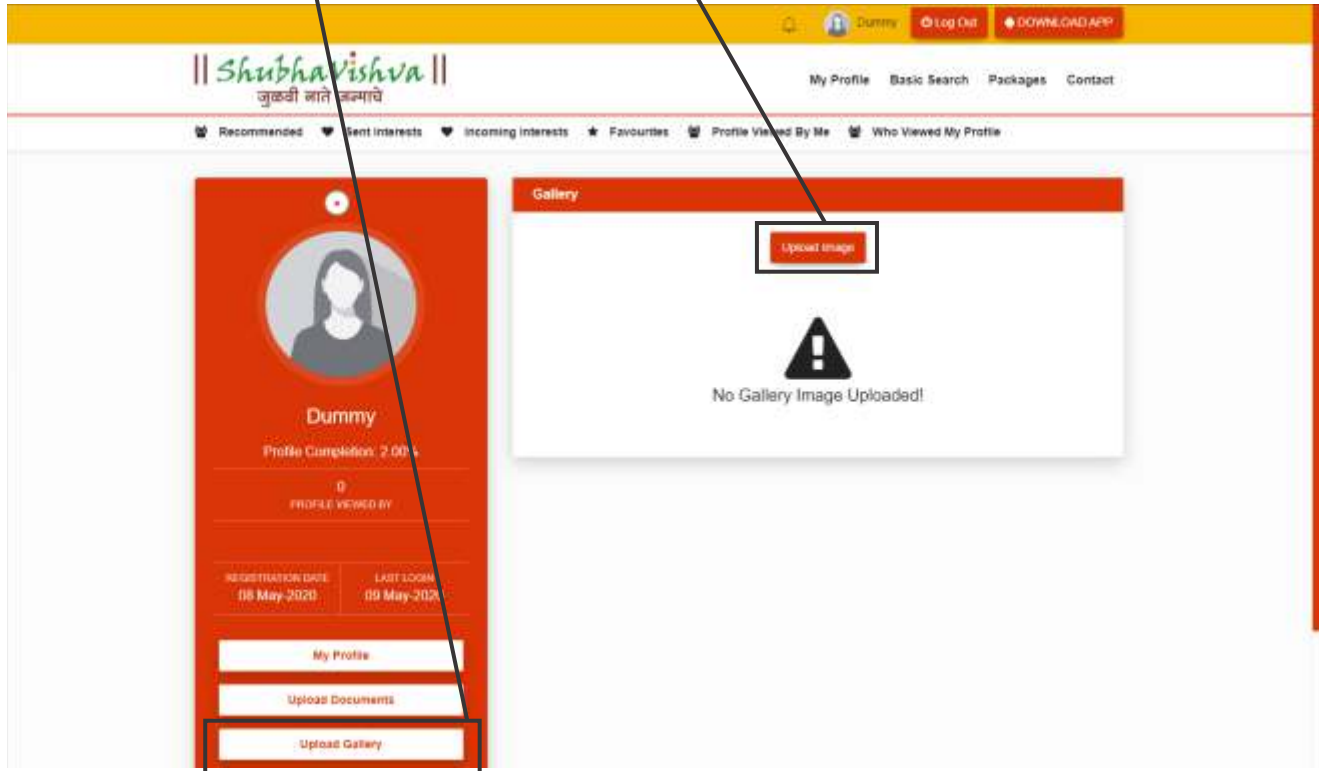

HOW TO FILL OTHER SECTIONS IN YOUR SHUBHAVISHVA PROFILE

A. Upload Documents

You are required to submit here your ID proofs.

1. Go to 'Upload Documents'. Click on 'Upload Document'.

2. Select 'Document Title', click on 'Choose File' to upload the document, click 'Upload'.
Read the Notes carefully.

B. Upload Gallery

You are required to upload your pictures here which show your accurate profile.

1. Go to 'Upload Gallery'. Click on 'Upload Image'.

2. Select 'Upload Image', click on 'Select A Photo' to upload the photo, click 'Upload'. Read the Notes carefully.