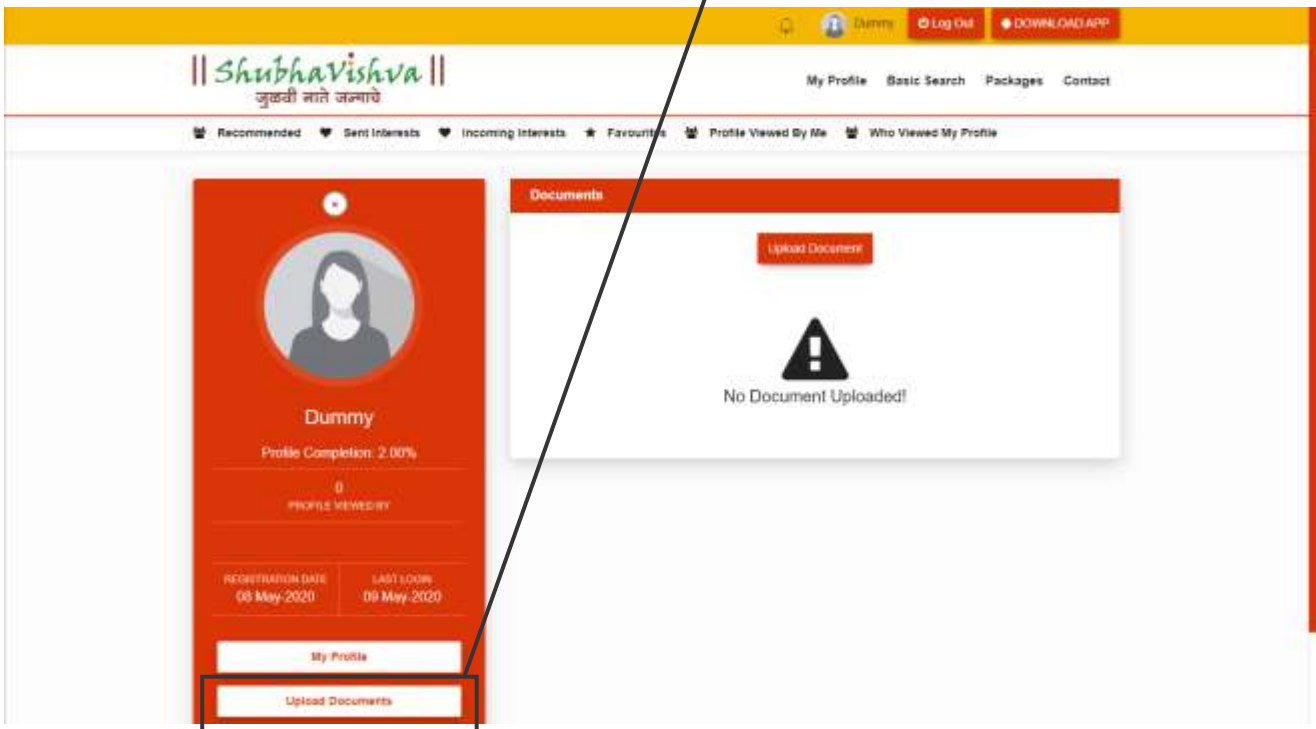

HOW TO FILL OTHER SECTIONS IN YOUR SHUBHAVISHVA PROFILE

A. Upload Documents

You are required to submit here your ID proofs.

1. Go to 'Upload Documents'. Click on 'Upload Document'.

2. Select 'Document Title', click on 'Choose File' to upload the document, click 'Upload'.
Read the Notes carefully.

B. Upload Gallery

You are required to upload your pictures here which show your accurate profile.

1. Go to 'Upload Gallery'. Click on 'Upload Image'.

2. Select 'Upload Image', click on 'Select A Photo' to upload the photo, click 'Upload'. Read the Notes carefully.