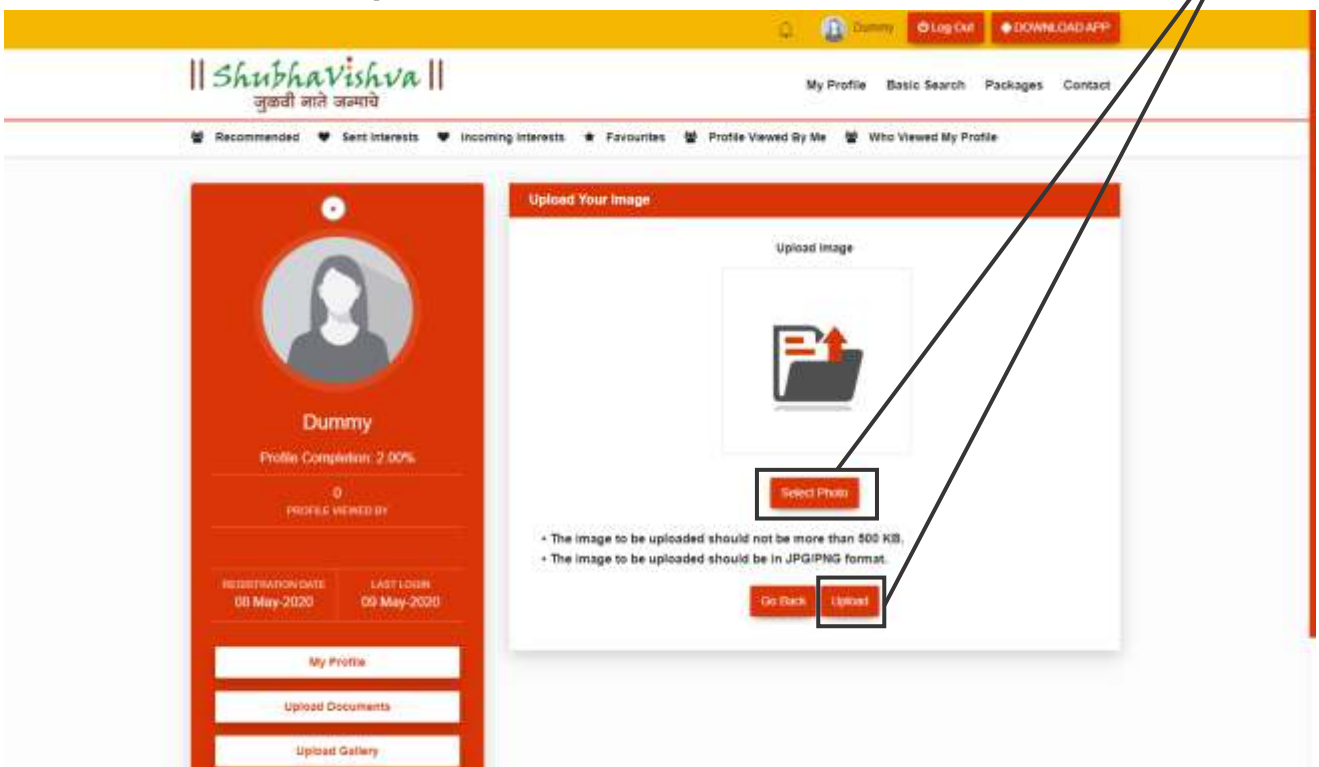

HOW TO FILL OTHER SECTIONS IN YOUR SHUBHAVISHVA PROFILE

A. Upload Documents

You are required to submit here your ID proofs.

1. Go to 'Upload Documents'. Click on 'Upload Document'.

2. Select 'Document Title', click on 'Choose File' to upload the document, click 'Upload'.
Read the Notes carefully.

B. Upload Gallery

You are required to upload your pictures here which show your accurate profile.

1. Go to 'Upload Gallery'. Click on 'Upload Image'.

2. Select 'Upload Image', click on 'Select A Photo' to upload the photo, click 'Upload'. Read the Notes carefully.

C. Upload Horoscope/Kundali

You can upload here your Horoscope/Kundali/Janmangachakram/Lagna Kundali/Janma Lagna Kundali.

1. Go to 'Upload Horoscope/Kundali'. Click on 'Upload Horoscope/Kundali'.

2. Select 'Document Title', click on 'Choose File' to upload the Horoscope, click 'Upload'. Read the Notes carefully.

You are advised to fill all the fields to find your match perfectly.

The screenshot displays the ShubhaVishva website interface. At the top, there is a navigation bar with the logo and the text "जुळवी नाते जन्माचे". Below the logo, there are links for "My Profile", "Basic Search", "Packages", and "Contact". The main content area is divided into two columns. The left column shows a user profile for "Dummy" with a profile completion of 2.00%. Below the profile, there are buttons for "My Profile", "Upload Documents", "Upload Gallery", "Upload Horoscope / Kundali", and "Compatibility Questions". The right column is titled "Compatibility Questions" and contains a list of questions with dropdown menus for selection: